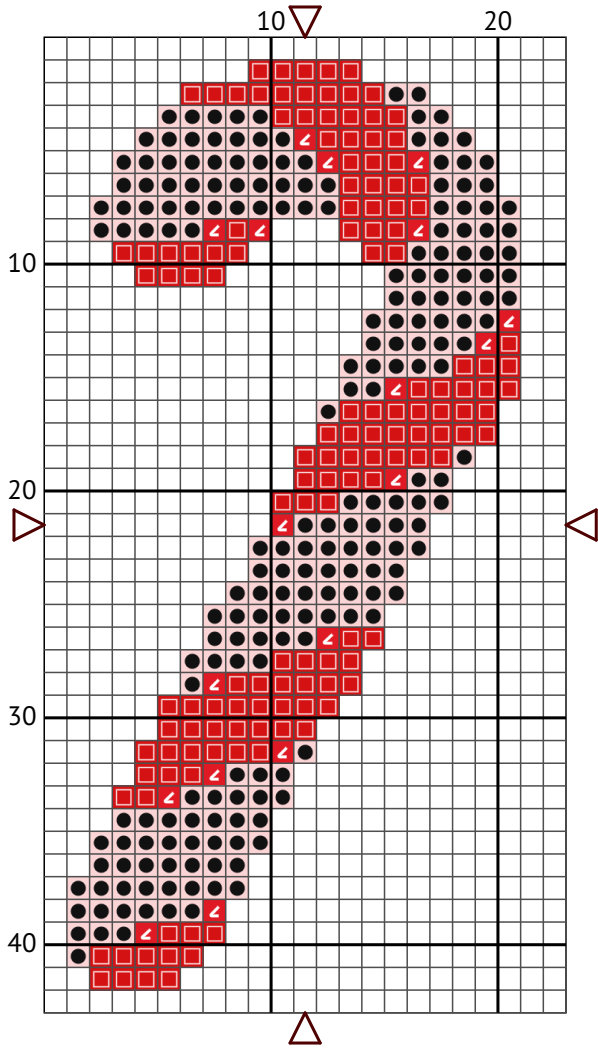

# Candy Cane

Cross stitch chart

Design size: 23 x 43 stitches

Candy Cane

Candy Cane  
Floss list for crosses

Use 2 strands of thread for cross stitch

N	Symbol	Number	Name	Stitches
1	 	DMC 349	Coral - Dark	18
2	 	DMC 817	Coral Red - Very Dark	139
3	 	DMC 818	Baby Pink	208