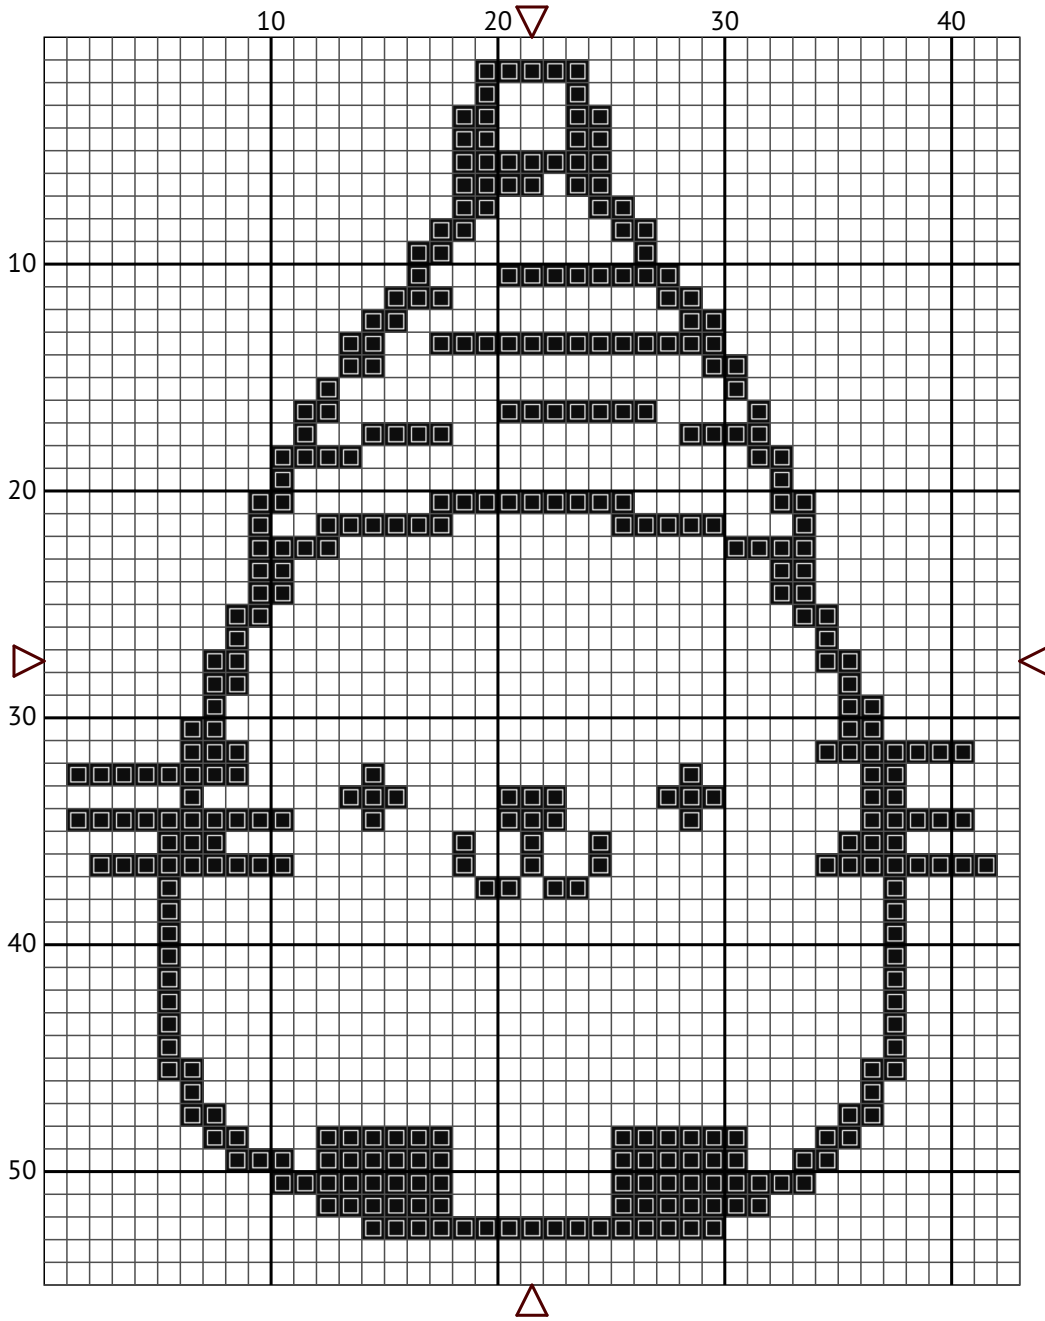

Cross Stitch Pattern

Cross stitch chart

Design size: 43 x 55 stitches

Chart imported from image

©2023 Craftycijoy

1 / 3

Floss list for crosses

Use 2 strands of thread for cross stitch

N	Symbol	Number	Name	Stitches
1	 	DMC 310	Black	359