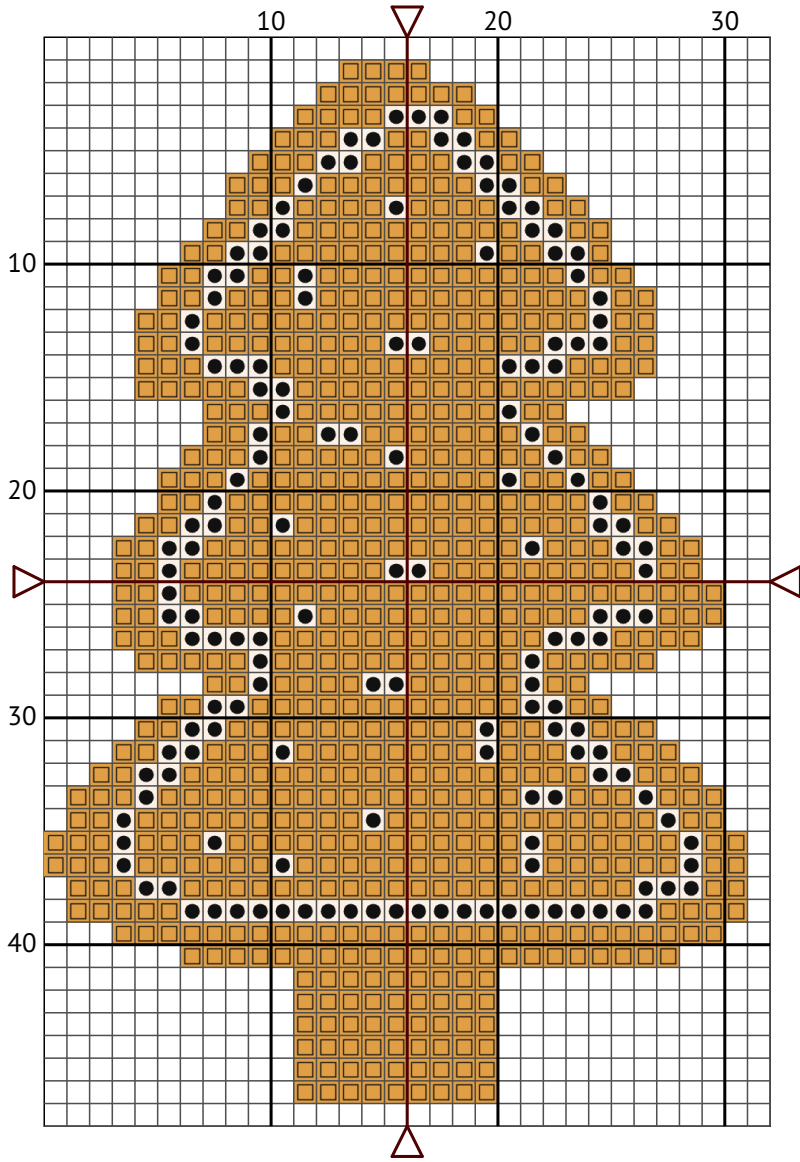

Christmas Cookie

Cross stitch chart

Design size: 32 x 48 stitches

Christmas Cookie

Christmas Cookie
Floss list for crosses

Use 2 strands of thread for cross stitch

N	Symbol	Number	Name	Stitches
1	 	DMC 676	Old Gold - Light	757
2	 	DMC 819	Baby Pink - Light	158