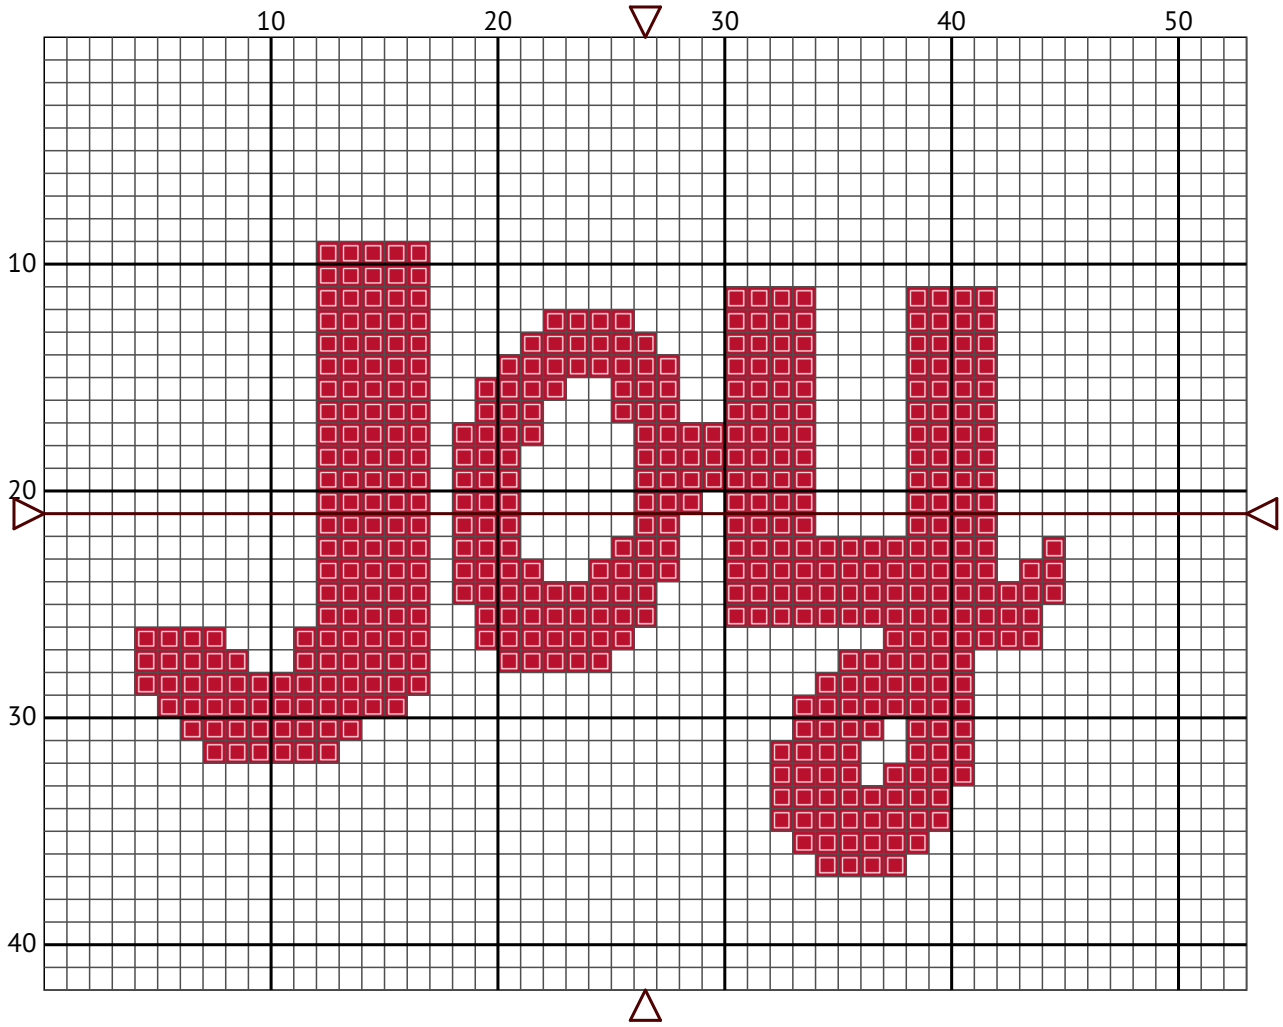

Joy

Cross stitch chart

Design size: 53 x 42 stitches

Joy

Floss list for crosses

Use 2 strands of thread for cross stitch

N	Symbol	Number	Name	Stitches
1	 	DMC 326	Rose - Very Dark	471