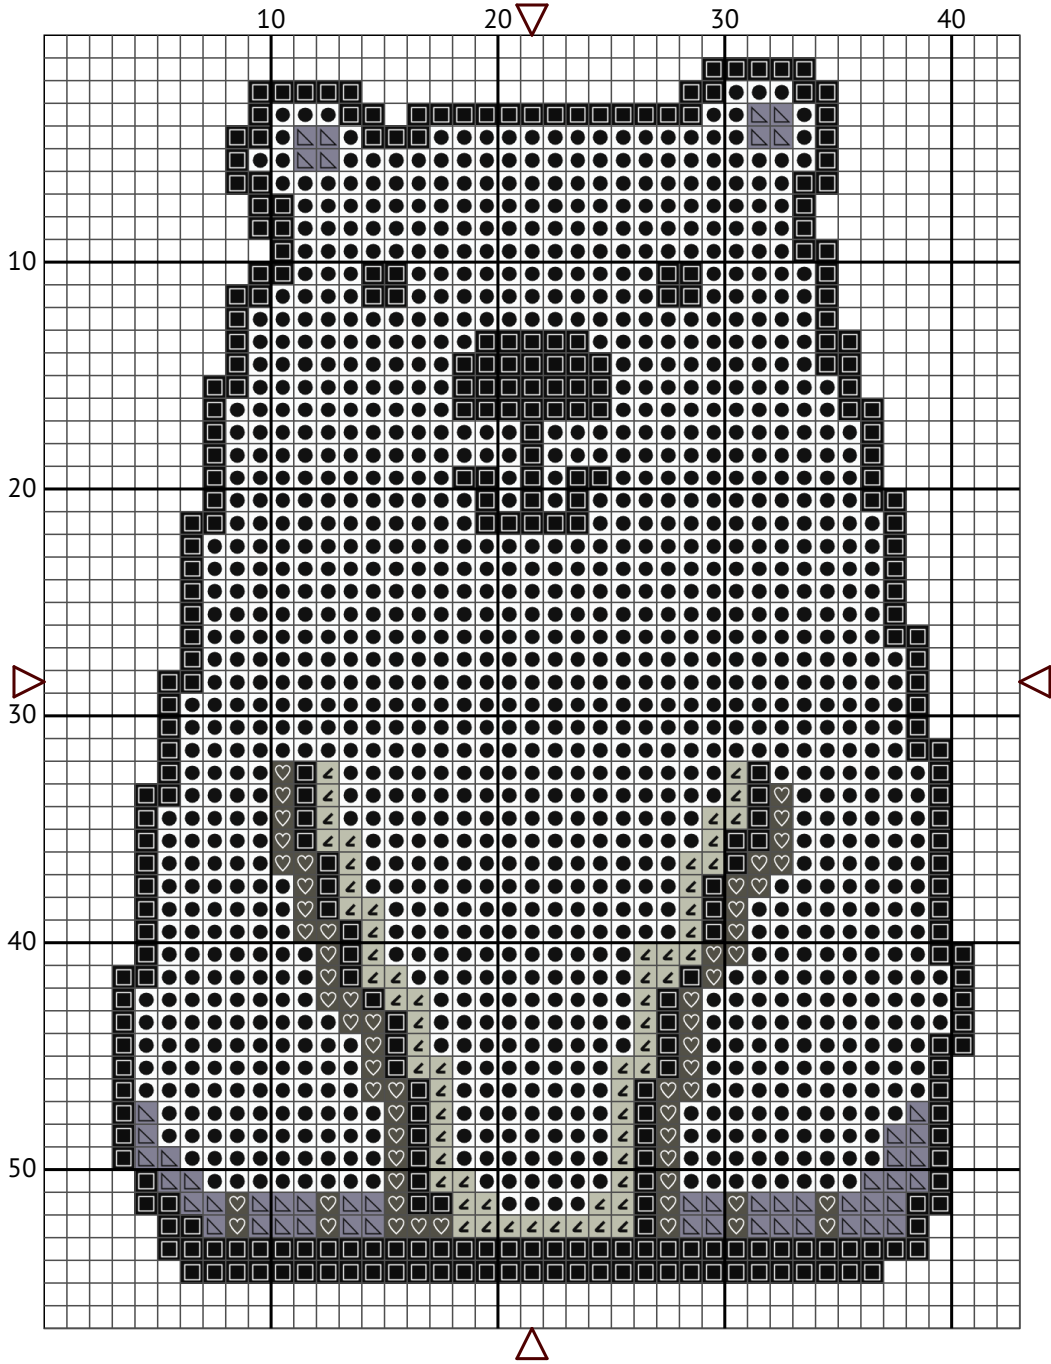

Polar Bear

Cross stitch chart

Design size: 43 x 57 stitches

Polar Bear

Polar Bear
Floss list for crosses

Use 2 strands of thread for cross stitch

N	Symbol	Number	Name	Stitches
1	 	DMC 318	Steel Gray - Light	51
2	 	DMC 645	Beaver Gray - Very Dark	60
3	 	DMC 3024	Brown Gray - Very Light	62
4	 	DMC B5200	Snow White	1224
5	 	DMC 310	Black	312