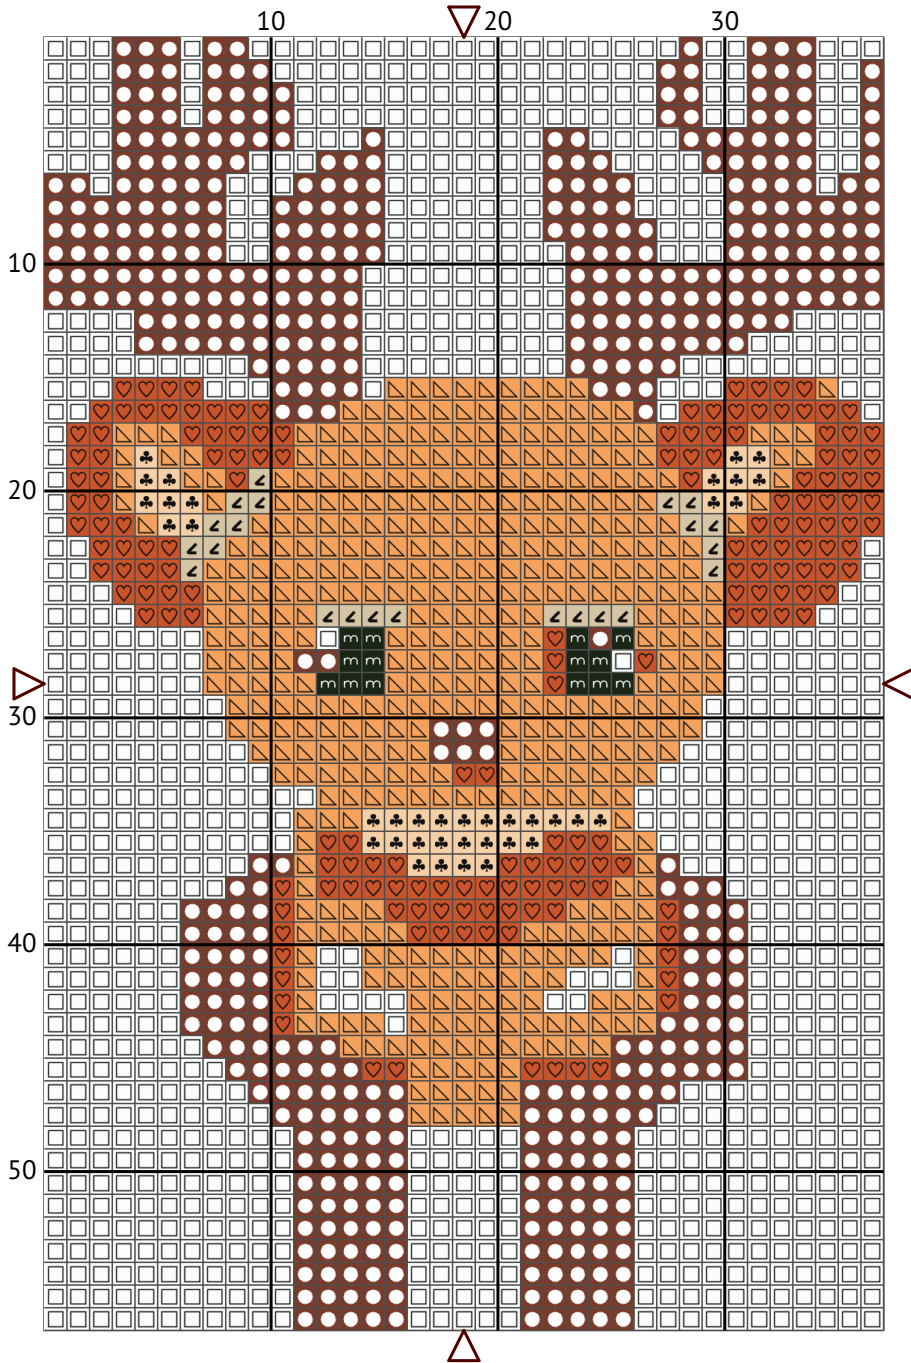

Reindeer

Cross stitch chart

Design size: 37 x 57 stitches

Reindeer

Reindeer
Floss list for crosses

Use 2 strands of thread for cross stitch

N	Symbol	Number	Name	Stitches
1	 	DMC 632	Desert Sand - Ultra Very Dark	492
2	 	DMC 822	Beige Gray - Light	22
3	 	DMC 934	Avocado Green - Black	14
4	 	DMC 950	Desert Sand - Light	38
5	 	DMC 3776	Mahogany - Light	175
6	 	DMC 3827	Golden Brown - Pale	447
7	 	DMC B5200	Snow White	921