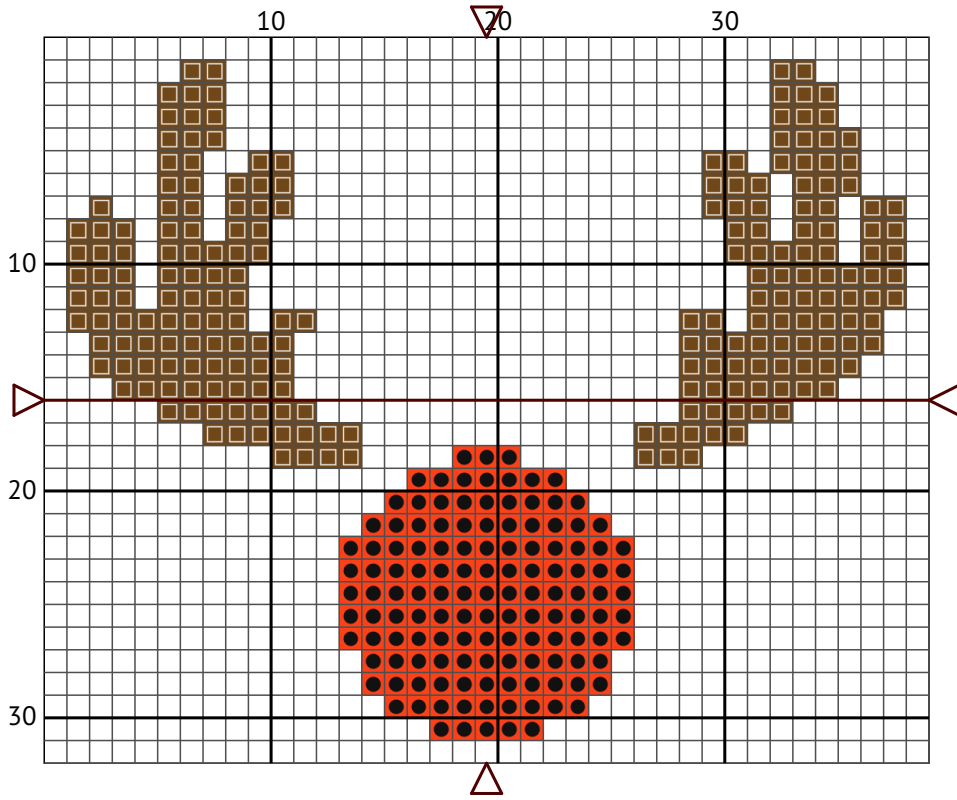

Rudolf Nose

Cross stitch chart

Design size: 39 x 32 stitches

Rudolf Nose

Rudolf Nose
Floss list for crosses

Use 2 strands of thread for cross stitch

N	Symbol	Number	Name	Stitches
1	 	DMC 829	Golden Olive - Very Dark	212
2	 	DMC 946	Burnt Orange - Medium	131