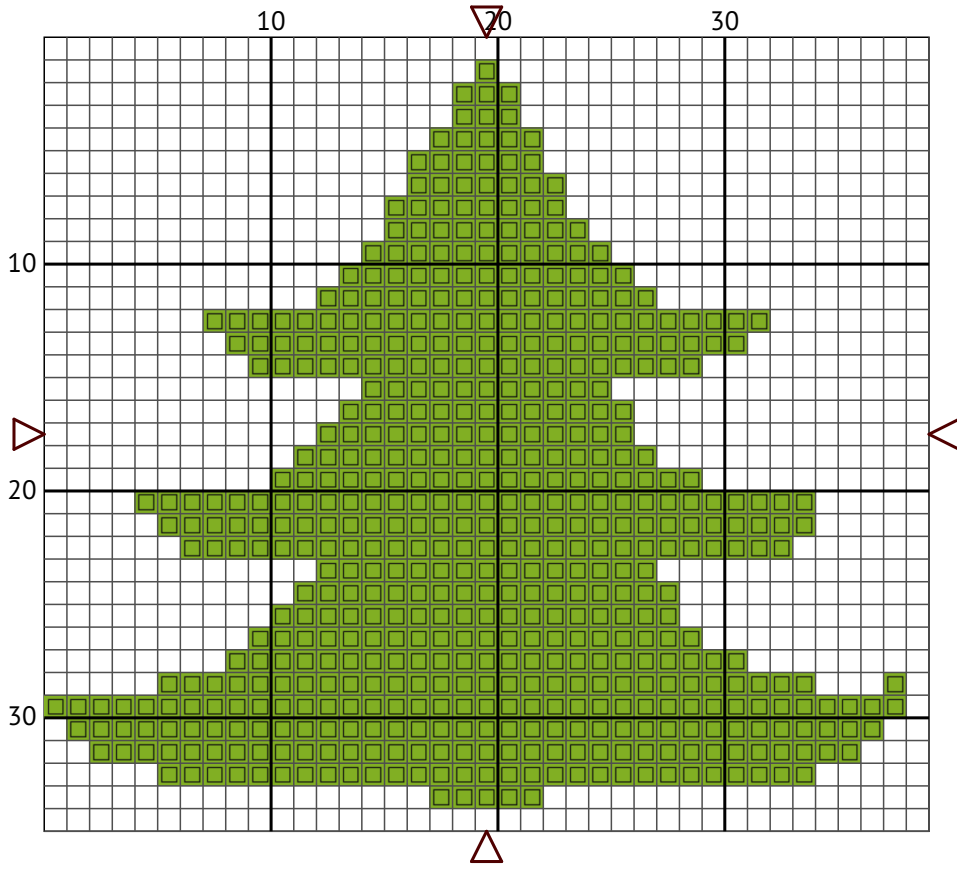

Small Tree

Cross stitch chart

Design size: 39 x 35 stitches

Small Tree

Small Tree
Small Tree

Use 2 strands of thread for cross stitch

N	Symbol	Number	Name	Stitches
1	 	DMC 907	Parrot Green - Light	573